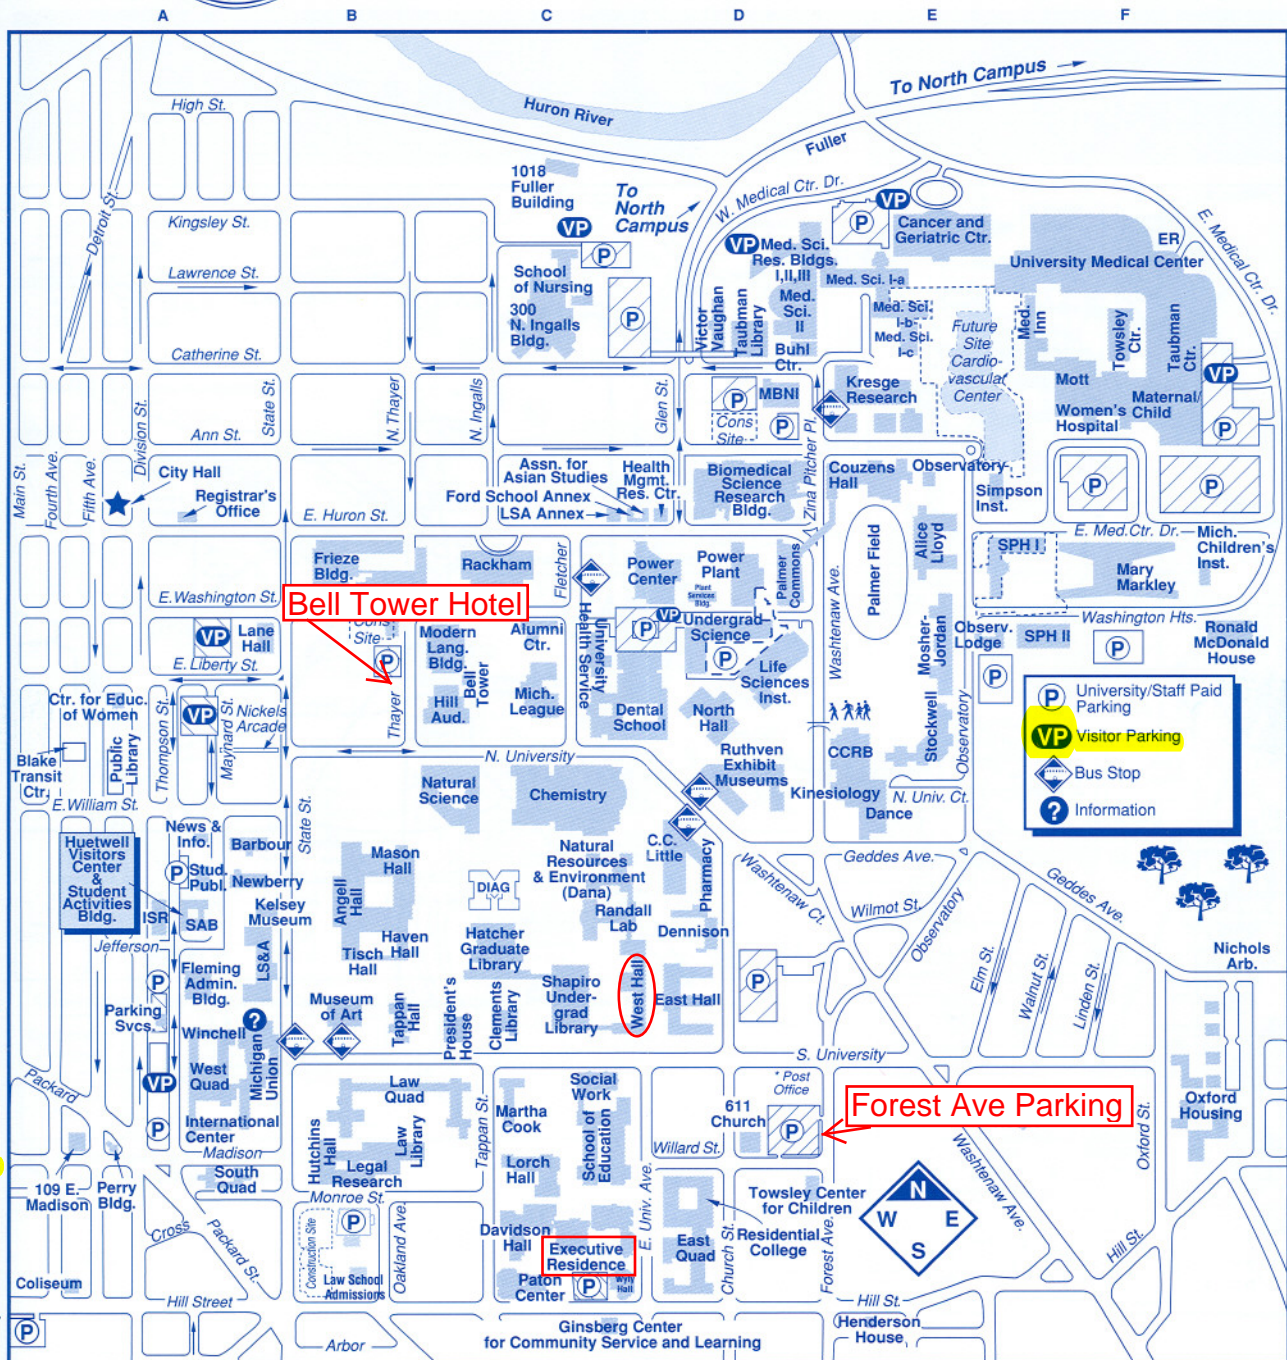

University of Michigan Central Campus

To Wolverine Tower ↓

📍 Campus Information Center,
(First floor, Michigan Union, 764-INFO)

© 2005 University of Michigan, BMC Media
For use information call 734-998-6140.